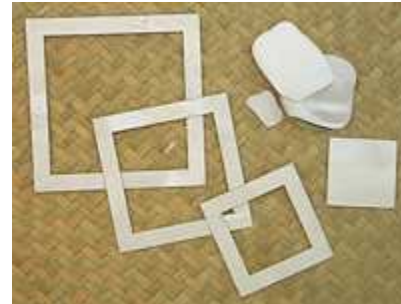

LEAF LASER CUT SHAPE-LARGE

LEAF LASER CUT SHAPE-SMALL

SMALL FRAME & INSET SET

PAUA PHOTO CORNER SET

PHOTO CORNER FANCY STR'GHT

PHOTO CORNER SET-PEARL

PHOTO CORNER PEARL FANCY

PHOTO CRNR PEARL 1/4 CIRCLE

TheMemoryStore

your photos, your stories, your style

PHOTO CORNER PEARL FANCY

PAUA FRAME SET- SQUARE

PAUA FRAME RECTANGULAR

PAUA LAMINATE FRAME OVAL

FRAME LAMINATE SET-ROUND

PEARL FRAME SET- SQUARE

PEARL FRAME RECTANGULAR

PEARL FRAME SET- OVAL

PEARL FRAME SET – ROUND

CRAFT PACK

Please note that nearly all items in the “sets” can be purchased individually.

Also note that the pictures are only for display purposes and due to these items being a “natural” product colours will vary.